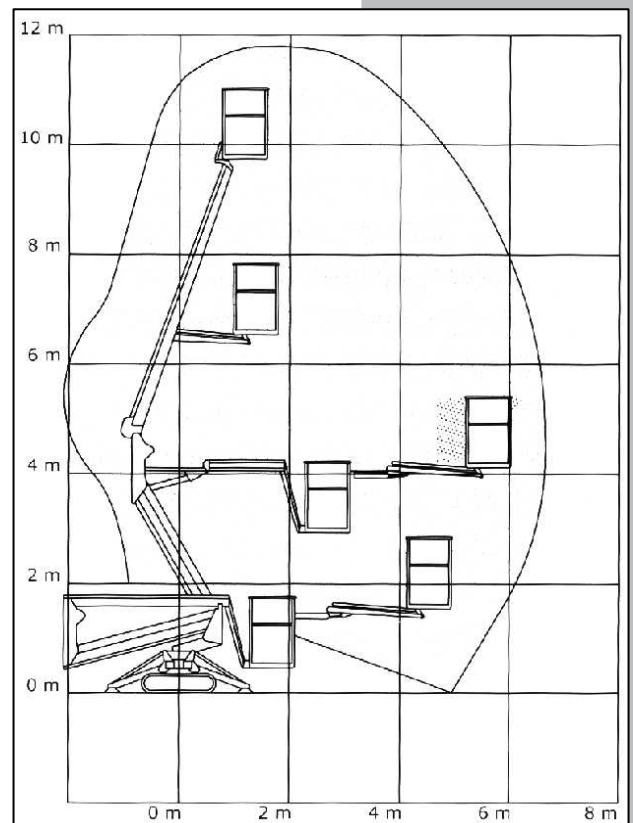

ALSA

www.alsa.in

semplicemente utile

OIL & STEEL OCTOPUSSY 12.65

Manufacturer	Oil & Steel
Model	Octopussy 12.65
Year	2001
Working height	12 m
Outreach	6.5 m
Cage capacity	120 kg
Turntable rotation	320°
Inclination	28%
Working system	Diesel & electric
Height in travelling position	approx. 1.96 m
Width in travelling position	approx. 0.78 m
Length in travelling position	approx. 3.90 m
Weight	approx. 1.400 kg